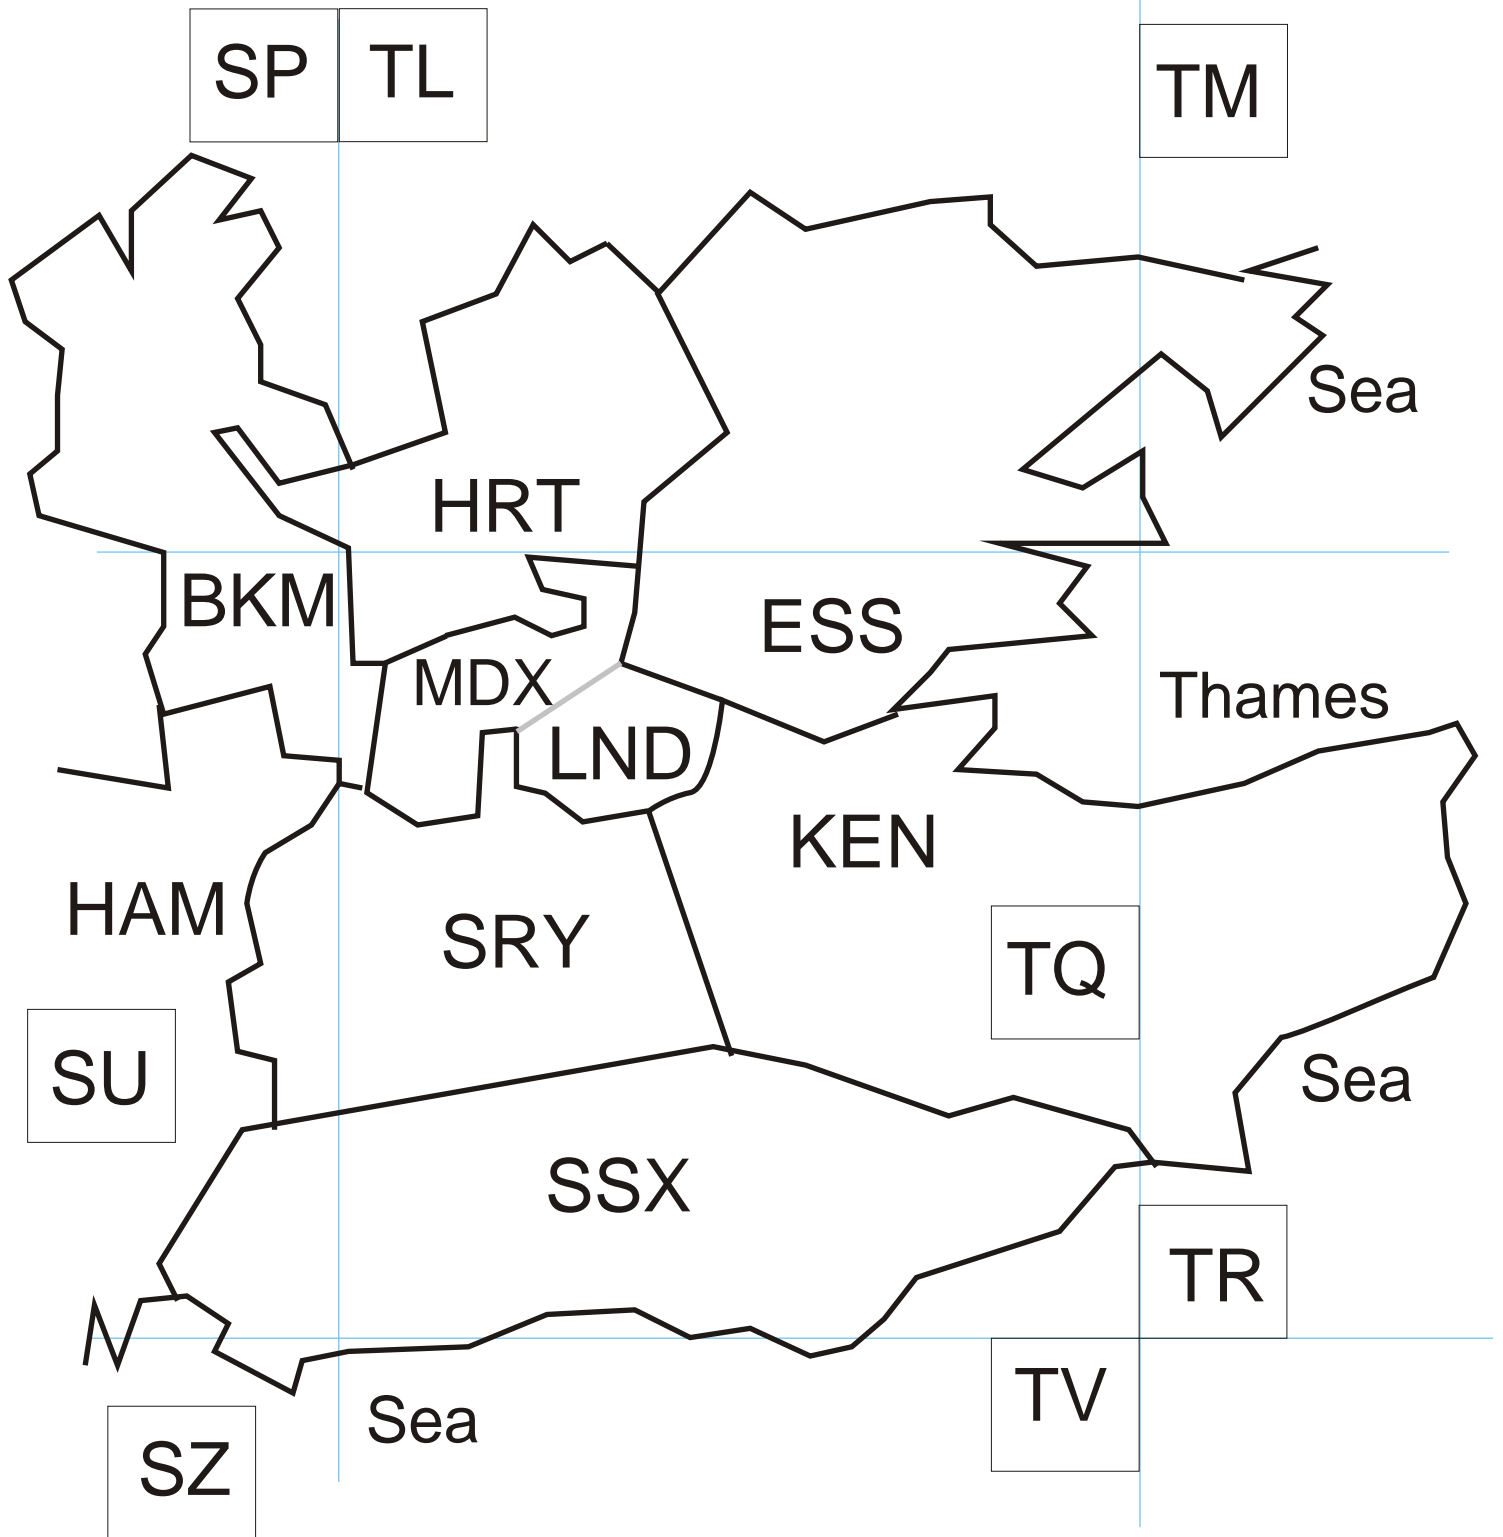

National Grid 100 km square TQ and surroundings,
 with 1946 county boundaries - in S.E. England.
 Map by David Hawgood, 2002.

100 km grid square codes are shown like:- TQ
 Counties are shown by 3-letter codes,
 boundaries are approximate.